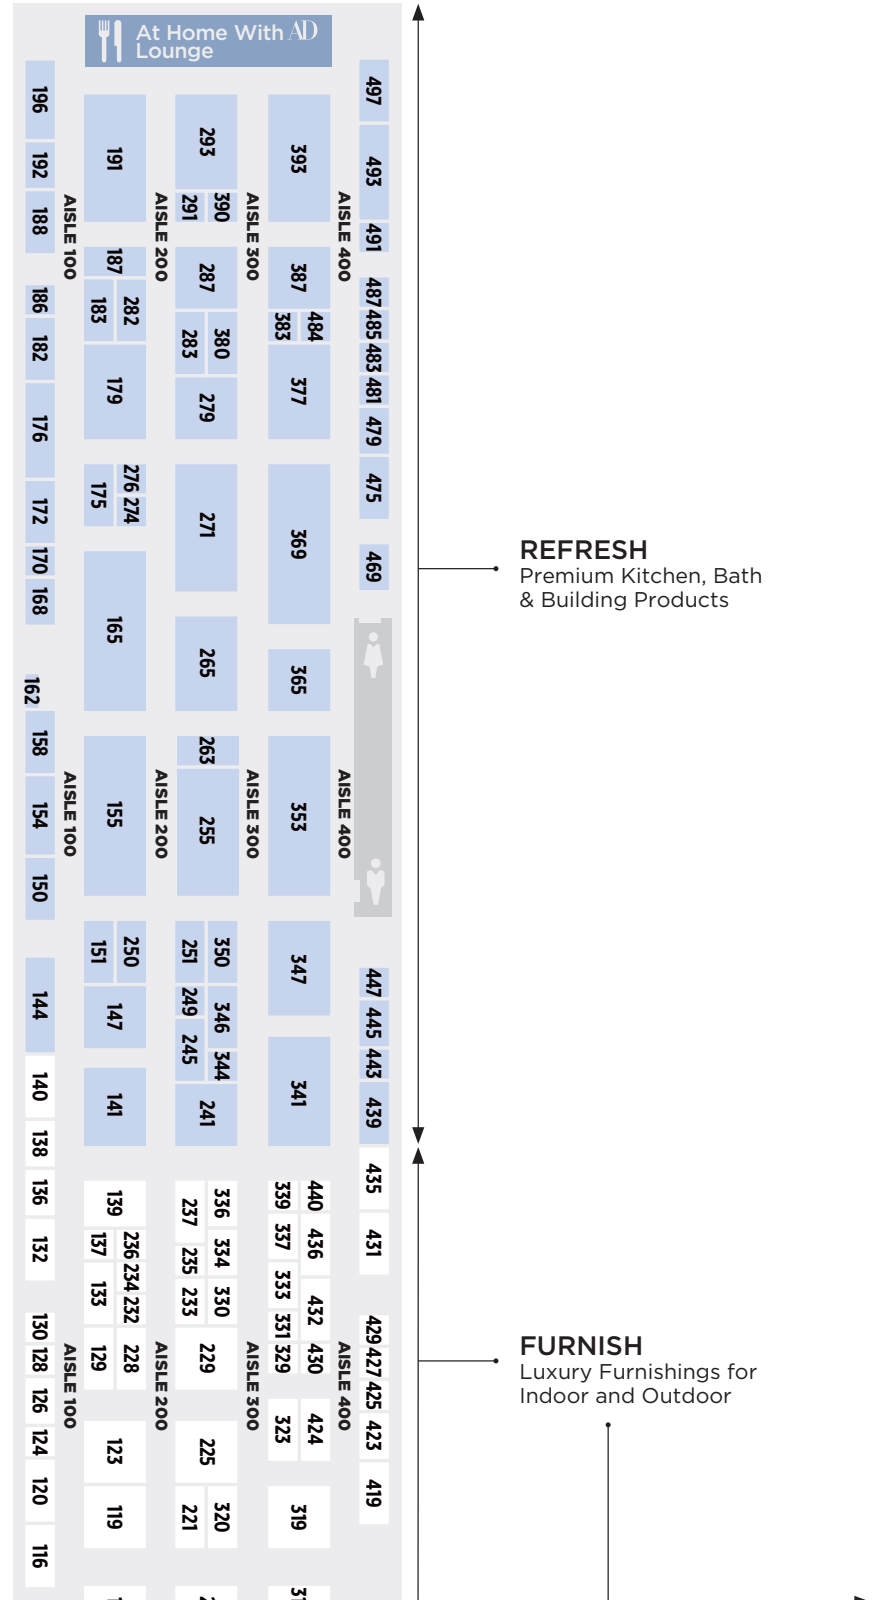

Pier 94

Floor Plan

- AD Apartment
- At Home With AD Lounge
By The Home Depot
- Coat Check
By The Container Store
- Couture Outdoor Lounge
- FURNISH: Luxury Furnishings for Indoor and Outdoor
- MADE: Limited-Edition & One-of-a-Kind Fine Art Objects & Furnishings
- Metropolitan Café
By Benjamin Moore
- Naula Lounge
By Naula Workshop
- Press Room
- REFRESH: Premium Kitchen, Bath & Building Products
- Roman Pizzeria
- Service Desk
- THE SHOPS: Cash-and-Carry Boutiques
- Tickets & Registration
- VIP Trade Lounge
By The A&D Building