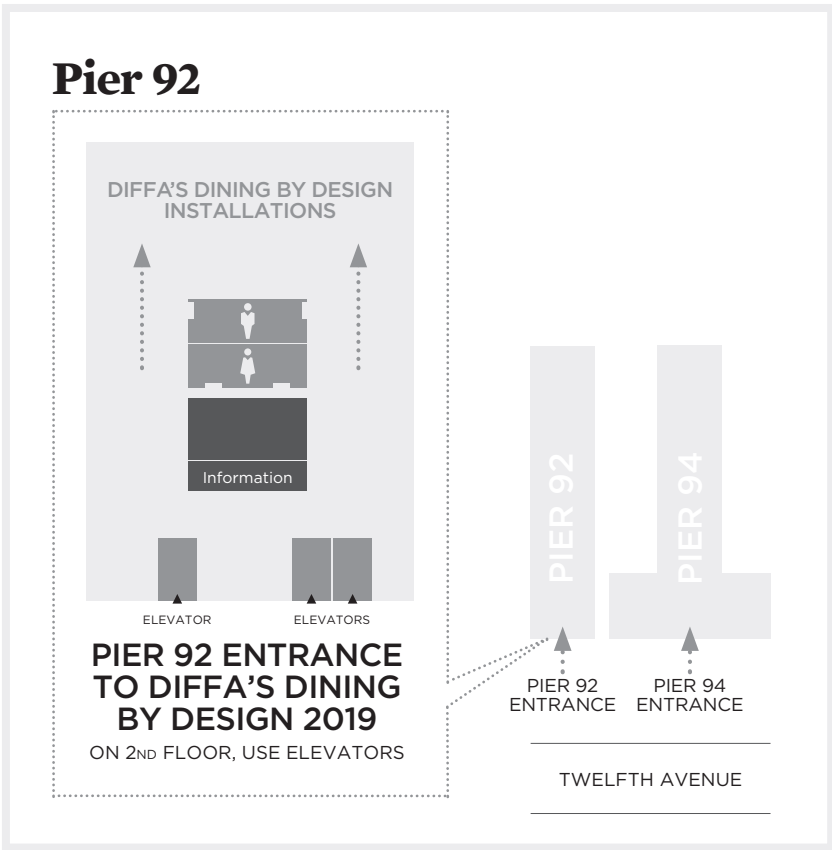

Pier 94

Floor Plan

- AD Apartment
- At Home With AD Lounge
By The Home Depot
- Coat Check
By The Container Store
- Couture Outdoor Lounge
- FURNISH: Luxury Furnishings for Indoor and Outdoor
- MADE: Limited-Edition & One-of-a-Kind Fine Art Objects & Furnishings
- Metropolitan Café
By Benjamin Moore
- Naula Lounge
By Naula Workshop
- Press Room
- REFRESH: Premium Kitchen, Bath & Building Products
- Roman Pizzeria
- Service Desk
- THE SHOPS: Cash-and-Carry Boutiques
- Tickets & Registration
- VIP Trade Lounge
By The A&D Building