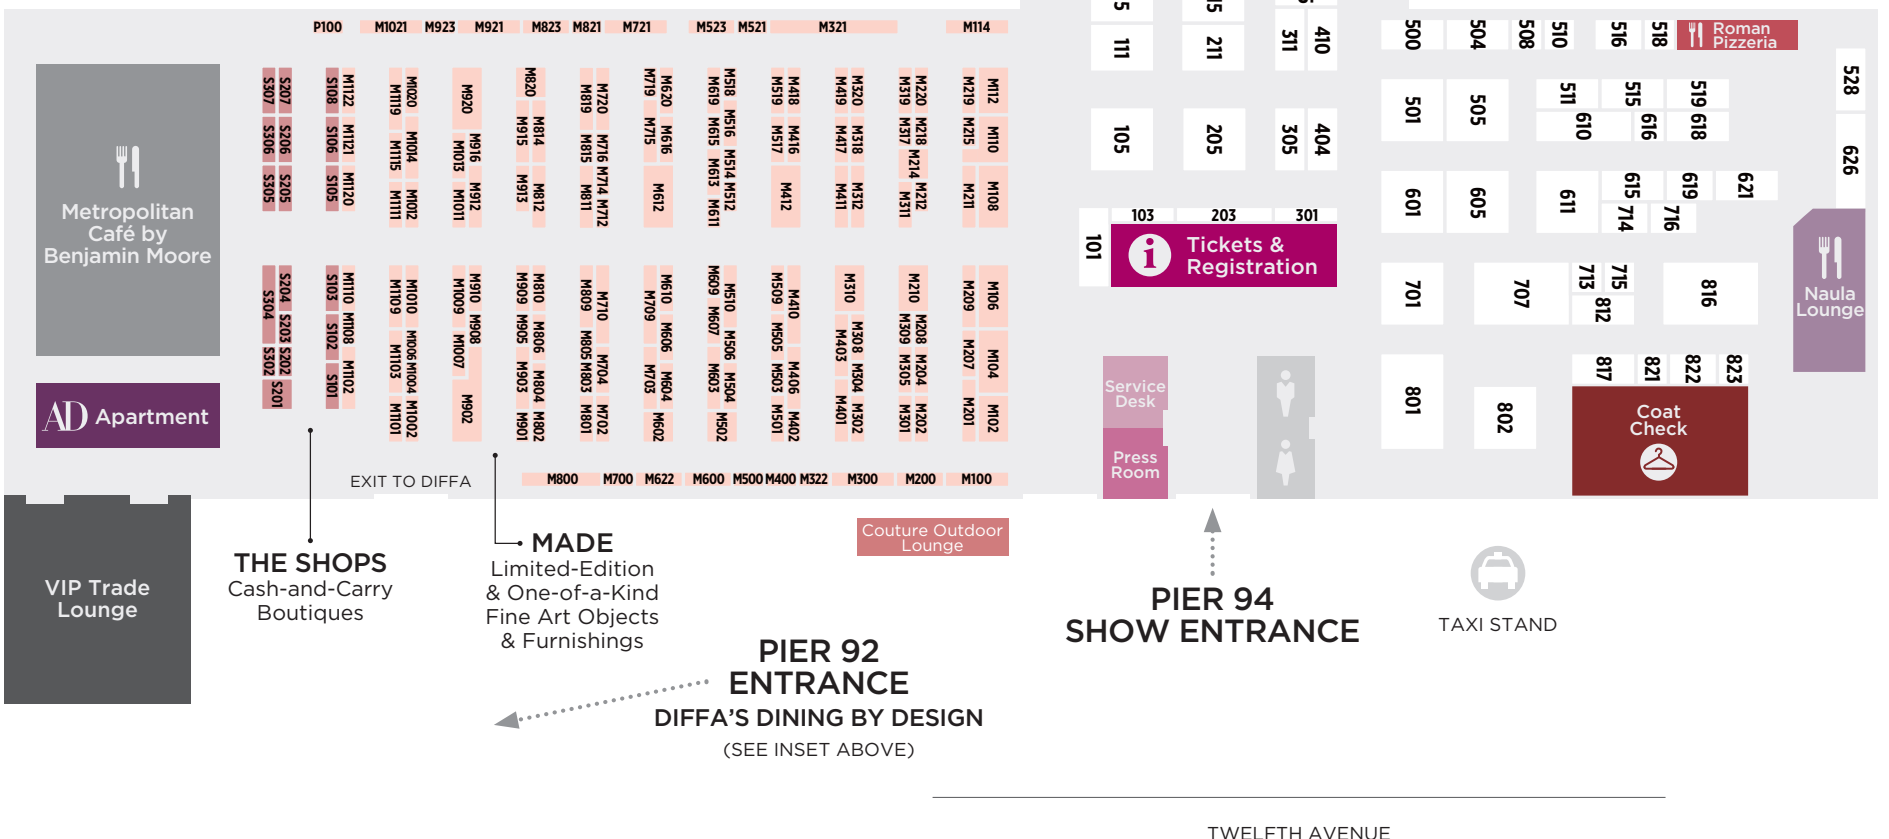

Pier 94

Floor Plan

- AD Apartment
- At Home With AD Lounge
By The Home Depot
- Coat Check
By The Container Store
- Couture Outdoor Lounge
- FURNISH: Luxury Furnishings for Indoor and Outdoor
- MADE: Limited-Edition & One-of-a-Kind Fine Art Objects & Furnishings
- Metropolitan Café
By Benjamin Moore
- Naula Lounge
By Naula Workshop
- Press Room
- REFRESH: Premium Kitchen, Bath & Building Products
- Roman Pizzeria
- Service Desk
- THE SHOPS: Cash-and-Carry Boutiques
- Tickets & Registration
- VIP Trade Lounge
By The A&D Building